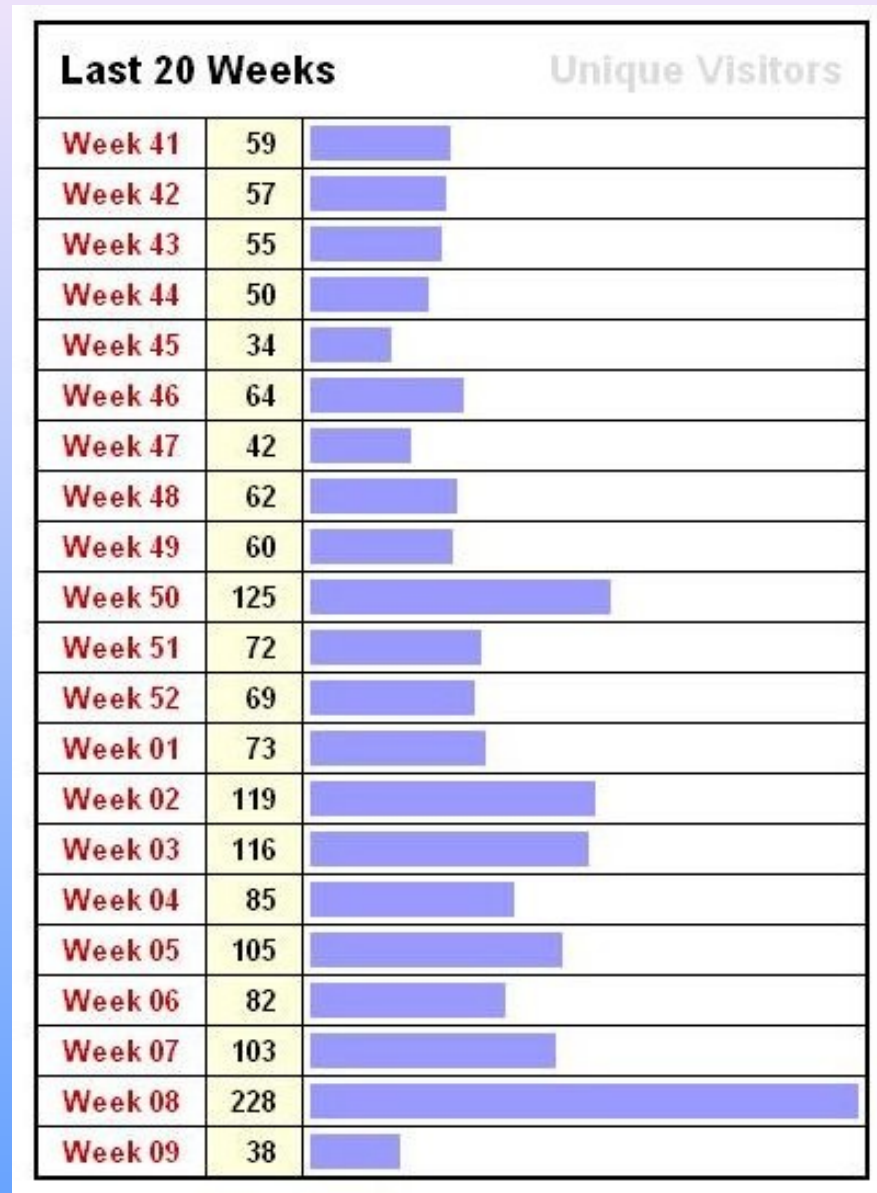

Info über die Besucher unserer OV-Webseite

Last 20 Days		Unique Visitors
10 Feb, Fri	12	
11 Feb, Sat	14	
12 Feb, Sun	15	
13 Feb, Mon	19	
14 Feb, Tue	11	
15 Feb, Wed	11	
16 Feb, Thu	13	
17 Feb, Fri	16	
18 Feb, Sat	6	
19 Feb, Sun	27	
20 Feb, Mon	21	
21 Feb, Tue	29	
22 Feb, Wed	20	
23 Feb, Thu	22	
24 Feb, Fri	31	
25 Feb, Sat	39	
26 Feb, Sun	66	
27 Feb, Mon	22	
28 Feb, Tue	16	
01 Mar, Wed	12	

Info über die Besucher unserer OV-Webseite